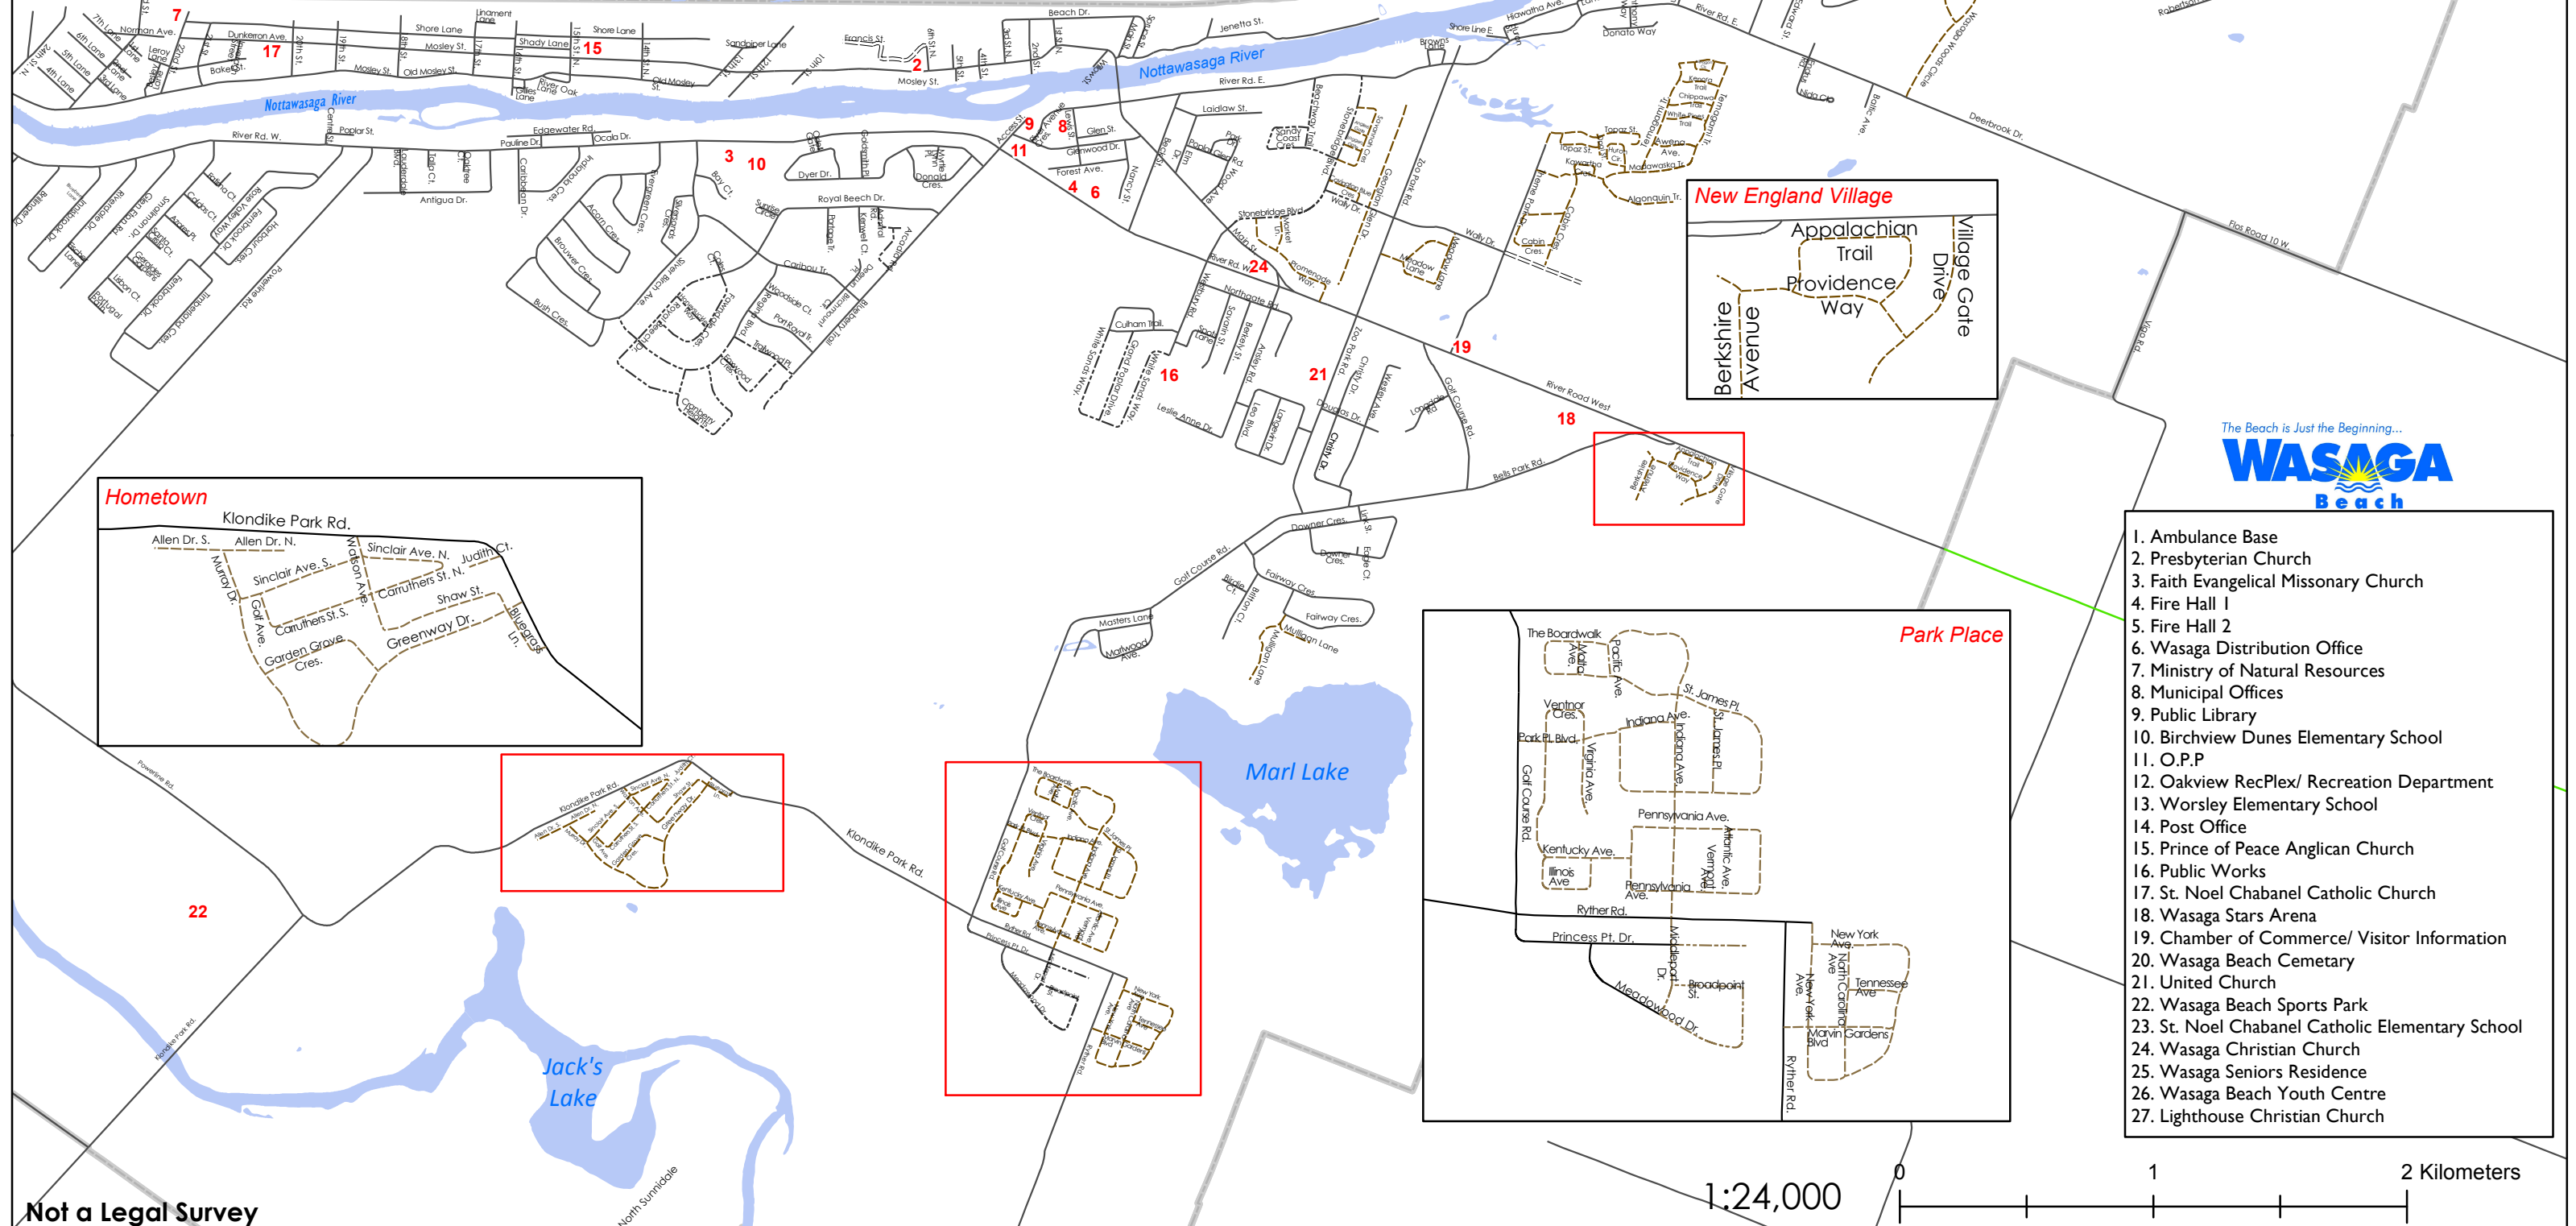

Town of Wasaga Beach Directional Street Map

Nottawasaga Bay

Beach Area 4

Beach Area 3

Beach Area 2

Beach Area 1

Original Village of Wasaga Beach
18th Street to Beck Street

New England Village

Appalachian Trail
Providence Way

Village Gate Drive

Berkshire Avenue

Hometown

Klondike Park Rd.
Allen Dr. S. Allen Dr. N. Sinclair Ave. N. Judith Ct.
Murray Dr. Sinclair Ave. S. Carruthers St. N. Shaw St.
Carruthers St. S. Garden Grove Cres. Greenway Dr. Billingsley Ln.

Park Place

The Boardwalk
Pacific Ave. St. James Pl. Juliana Pl.
Ventnor Cres. Indiana Ave. Indiana Ave.
Park Pl. Blvd. Virginia Ave. Pennsylvania Ave.
Kentucky Ave. Illinois Ave. Pennsylvania Ave.
Ryther Rd. Ryther Rd. Ryther Rd.
Princess Pt. Dr. Broadpoint St. Broadpoint St.
Meadowood Dr. New York Ave. North Carolina Ave. Tennessee Ave.
Marvin Gardens

1. Ambulance Base
2. Presbyterian Church
3. Faith Evangelical Missionary Church
4. Fire Hall 1
5. Fire Hall 2
6. Wasaga Distribution Office
7. Ministry of Natural Resources
8. Municipal Offices
9. Public Library
10. Birchview Dunes Elementary School
11. O.P.P
12. Oakview RecPlex/ Recreation Department
13. Worsley Elementary School
14. Post Office
15. Prince of Peace Anglican Church
16. Public Works
17. St. Noel Chabanel Catholic Church
18. Wasaga Stars Arena
19. Chamber of Commerce/ Visitor Information
20. Wasaga Beach Cemetary
21. United Church
22. Wasaga Beach Sports Park
23. St. Noel Chabanel Catholic Elementary School
24. Wasaga Christian Church
25. Wasaga Seniors Residence
26. Wasaga Beach Youth Centre
27. Lighthouse Christian Church